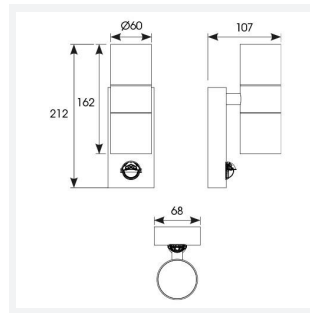

PRODUCT FEATURES

- 316L Marine grade stainless steel bi-directional wall light
- Stainless steel, black and copper finishes available
- Discrete PIR option available
- Option to add OCTO Connected by WiZ GU10 lamp

GENERAL INFORMATION

Wattage	50W
Input	220/240V
Operating Temp	-10°C - 40°C

TECHNICAL INFORMATION

Light Source	GU10
Colour / Finish	Black
IP Rating	IP44
Class Protection	1
Internal / External	External
Surface / Recessed / Suspended	Wall
Warranty (Years)	2
CE Mark	Yes
Diameter	60 mm
Height	162 mm